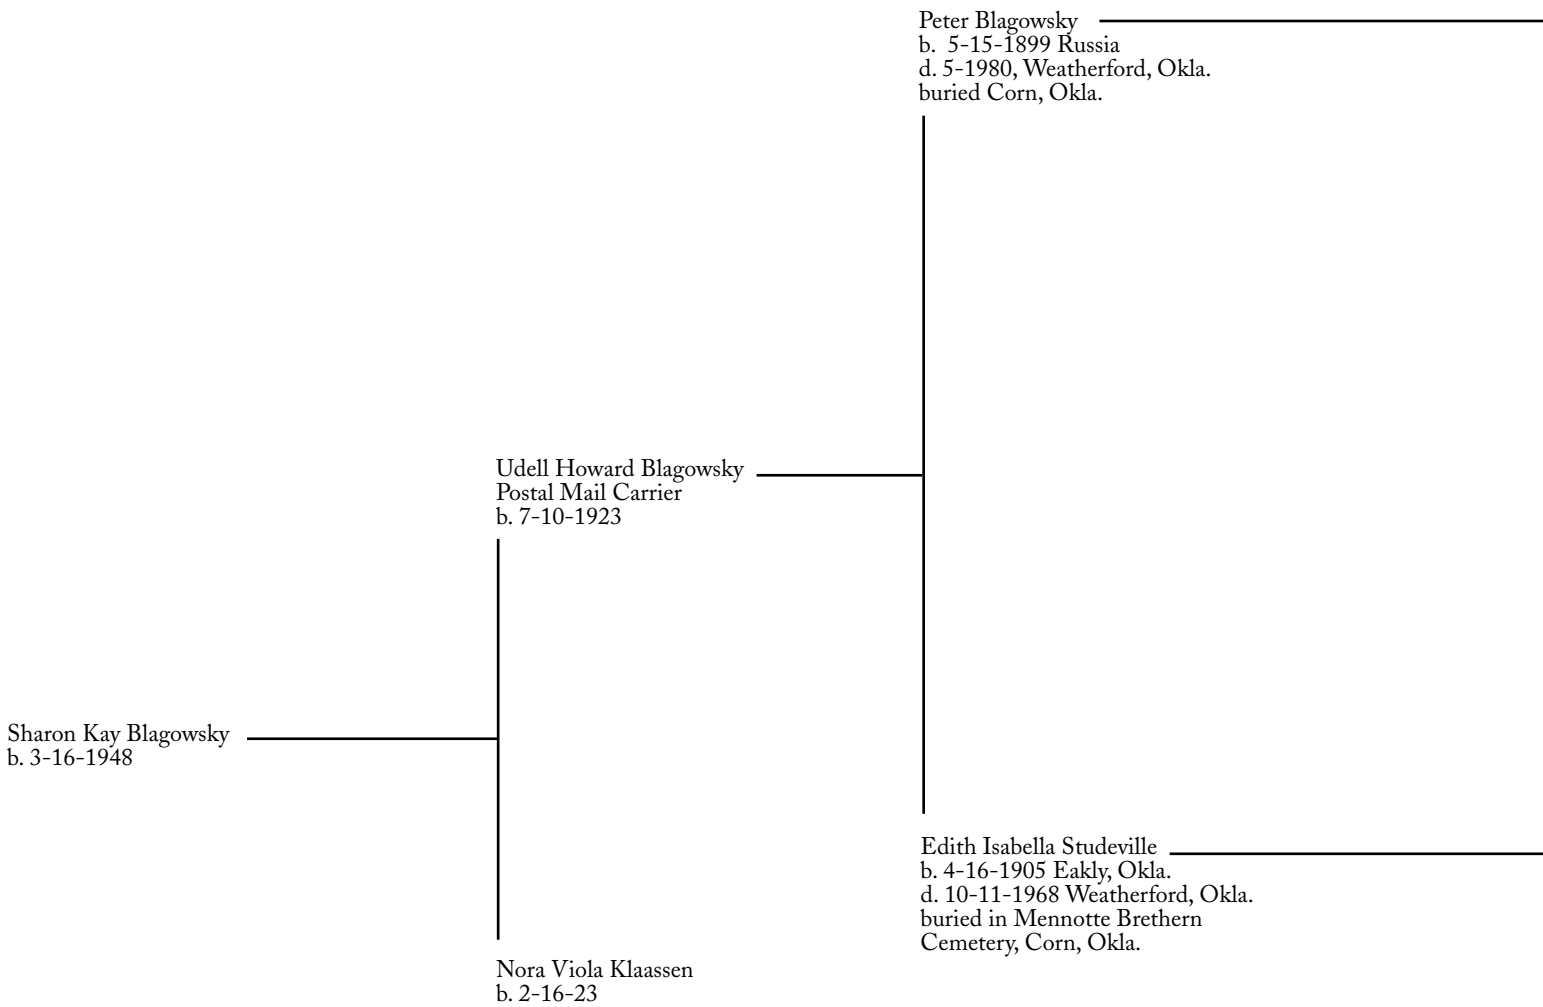

6502 Alpine Lane, Amarillo, Texas 79109

phone: 806-352-5398

email: stevencost@cox.net

*Family Lineage
traced backward from
Udell Howard Blagowsky*

TABLE OF CONTENTS

Udell Blagowskyp. 4

Jacob Anton Blagowsky (Blagroski)
 Farm Laborer
 b. 1-4-1868 Letzkau, West Prussia,
 Germany
 d. 6-29-1942, Corn, Washita Co., Okla.
 Departed Russia at the port of Bremen,
 Germany on the ship Hannover on
 11-14-1907 and arrived at Galveston, Texas
 12-07-1907 bound for Weatherford, Okla.